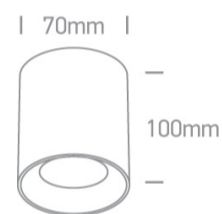

### Dimensions

### Physical Specification

Item Group	New 2019 Edition 3
Family	Wall & Ceiling
Order Code	12105AL/W/GL
Colour	White-Gold
Material	Aluminium
Shape	Circular
Height	100mm
Diameter	70mm
Surface Ceiling	Yes
Indoor	Yes
Adjustable	No

## Packing Info

Box Length

8cm

Box Width

7,5cm

Box Height

12cm

Pcs/Carton